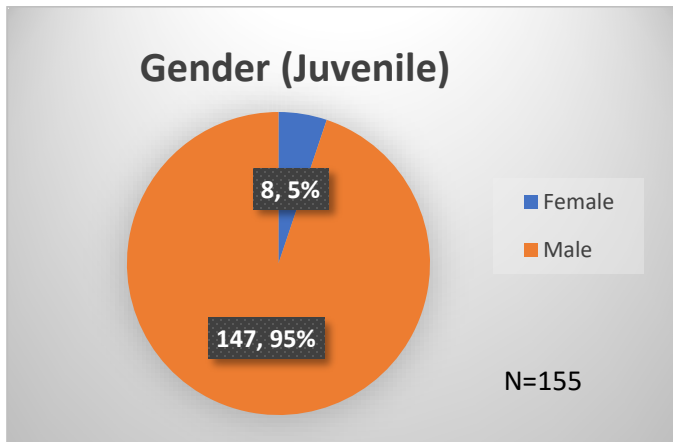

Daily Data Dashboard – March 8, 2024

Demographics for JTDC Population

Friday Morning Midnight Count

Total # of probation Involved youth¹: 1,343

¹ Probation Active: Any youth who is pending sentencing with an active social history, has been formally placed on probation or supervision with Cook County Juvenile Probation on the date of the report.

*Age, Gender and Race for Criminal Court population (N=1) is not represented in this report.

Daily Data Dashboard – March 8, 2024
Demographics for JTDC Population
Friday Morning Midnight Count