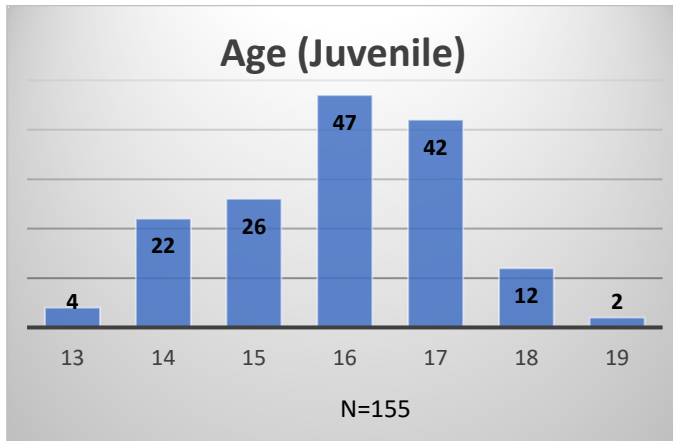

Daily Data Dashboard – March 8, 2024

Demographics for JTDC Population

Friday Morning Midnight Count

Total # of probation Involved youth¹: 1,343

¹ Probation Active: Any youth who is pending sentencing with an active social history, has been formally placed on probation or supervision with Cook County Juvenile Probation on the date of the report.

*Age, Gender and Race for Criminal Court population (N=1) is not represented in this report.

Daily Data Dashboard – March 8, 2024
Demographics for JTDC Population
Friday Morning Midnight Count