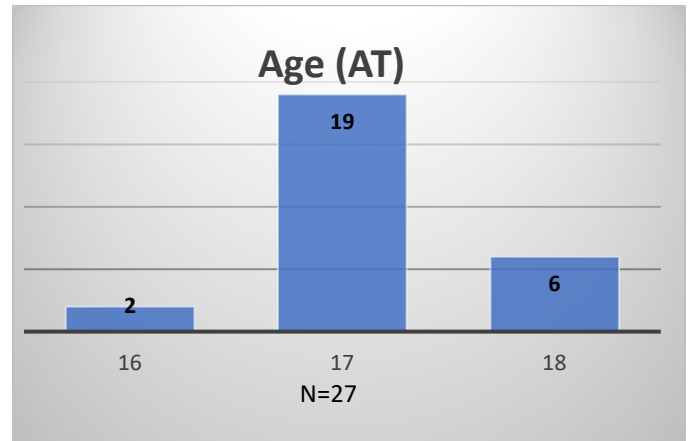

Daily Data Dashboard – March 8, 2024

Demographics for JTDC Population

Friday Morning Midnight Count

Total # of probation Involved youth¹: 1,343

¹ Probation Active: Any youth who is pending sentencing with an active social history, has been formally placed on probation or supervision with Cook County Juvenile Probation on the date of the report.

*Age, Gender and Race for Criminal Court population (N=1) is not represented in this report.

Daily Data Dashboard – March 8, 2024
Demographics for JTDC Population
Friday Morning Midnight Count