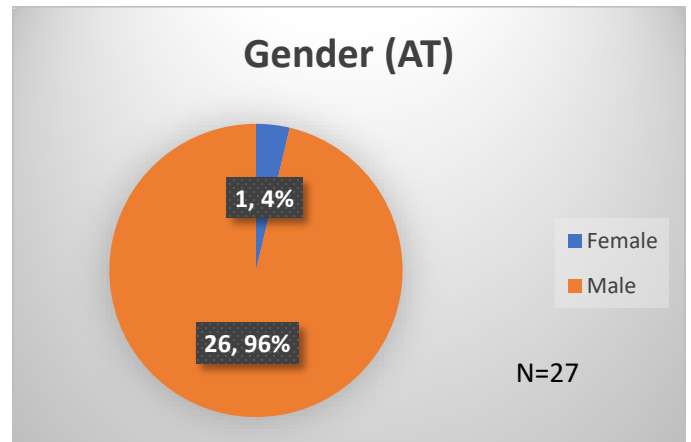

Daily Data Dashboard – March 8, 2024

Demographics for JTDC Population

Friday Morning Midnight Count

Total # of probation Involved youth¹: 1,343

¹ Probation Active: Any youth who is pending sentencing with an active social history, has been formally placed on probation or supervision with Cook County Juvenile Probation on the date of the report.

*Age, Gender and Race for Criminal Court population (N=1) is not represented in this report.

Daily Data Dashboard – March 8, 2024
Demographics for JTDC Population
Friday Morning Midnight Count