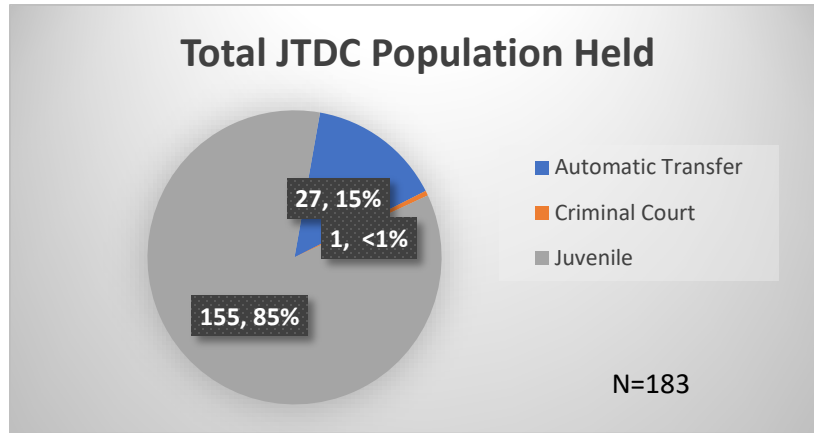

Daily Data Dashboard – March 8, 2024

Demographics for JTDC Population

Friday Morning Midnight Count

Total # of probation Involved youth¹: 1,343

¹ Probation Active: Any youth who is pending sentencing with an active social history, has been formally placed on probation or supervision with Cook County Juvenile Probation on the date of the report.

*Age, Gender and Race for Criminal Court population (N=1) is not represented in this report.

Daily Data Dashboard – March 8, 2024
Demographics for JTDC Population
Friday Morning Midnight Count